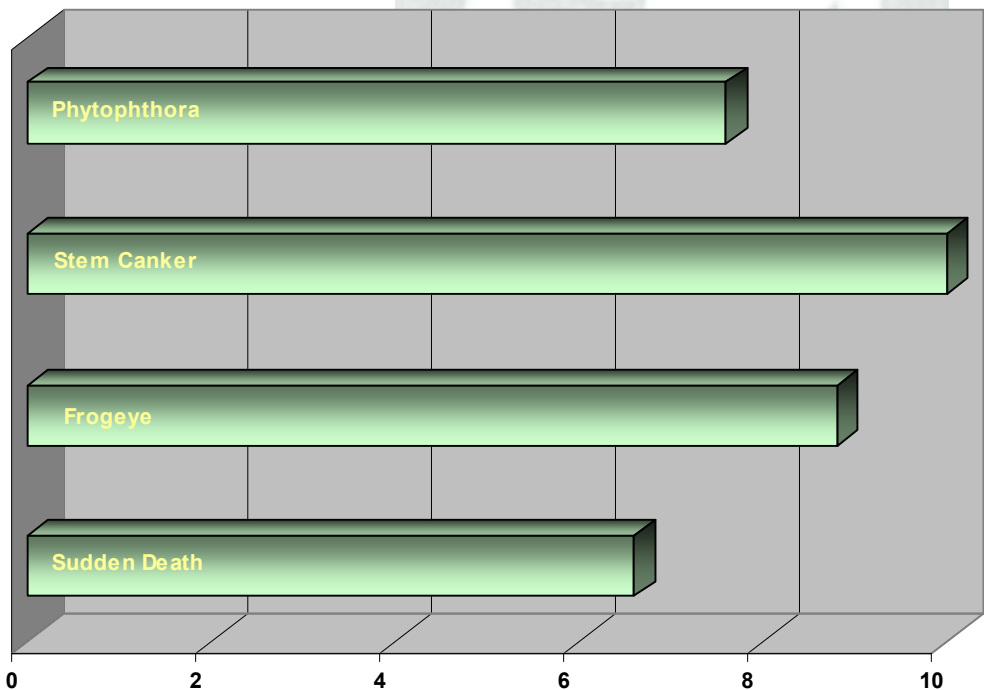

UniSouth Genetics, Inc.

USG 74B58

Soybeans

Agronomic Traits	
Maturity	4.5
Pubescence	Lt. Tawny
Flower	Purple
Hilum	Black
Pod	Tan
Growth Type	Semi-Bushy
Growth Habit	Indeterminate
Height	Tall 41 Inches

Field Ratings	
Shatter Resistance	2.0
Standability	1.6
Emergence	1.9
Seeds/Lb.	2,950
1-Excellent to 5-Poor	

Strengths	
<ul style="list-style-type: none"> • High yielder on productive soil <ul style="list-style-type: none"> • MR 3 SCN • Stacked STS & RR 	

Disease Characteristics

0 - Poor

10 - Excellent

The ratings included on this page represent averages taken from field observations. Differences may occur due to environmental conditions and soil types. Please consult with an area specialist or extension agent before making your final seed purchase decisions.