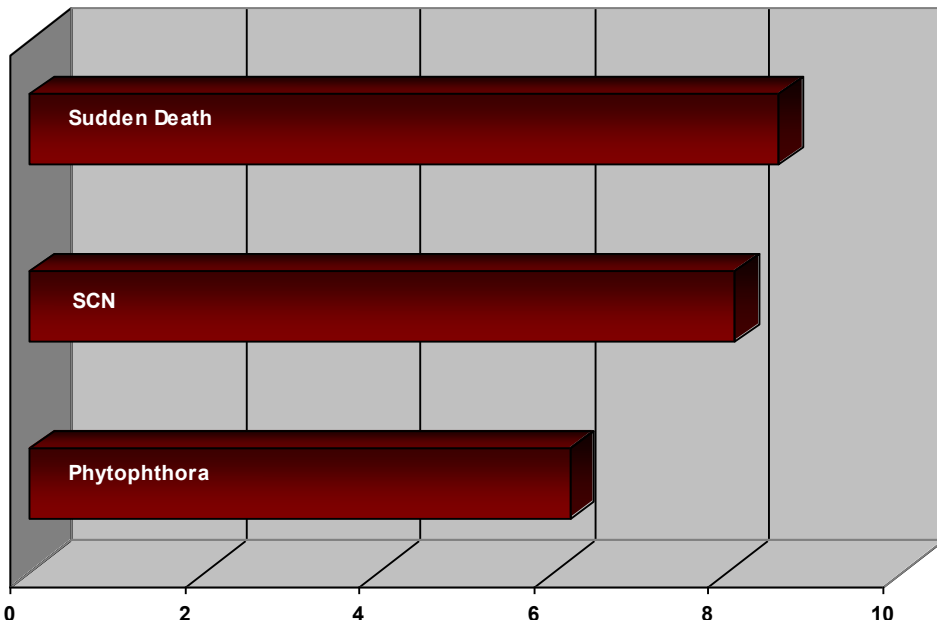

USG 73P93R

Soybeans

Agronomic Traits	
Maturity	3.9
Pubescence	Gray
Flower	Purple
Hilum	Imp. Black
Pod	Tan
Growth Type	Semi-Bushy
Growth Habit	Determinate
Height	Medium

Field Ratings	
Shatter Resistance	1.1
Standability	1.4
Emergence	2.3
Seeds/Lb.	2700

Strengths	
<ul style="list-style-type: none"> • Great Standability • Great bean for DelMarVa • Excellent Full Season 	

Disease Characteristics

0 - Poor

10 - Excellent

The ratings included on this page represent averages taken from field observations. Differences may occur due to environmental conditions and soil types. Please consult with an area specialist or extension agent before making your final seed purchase decisions.