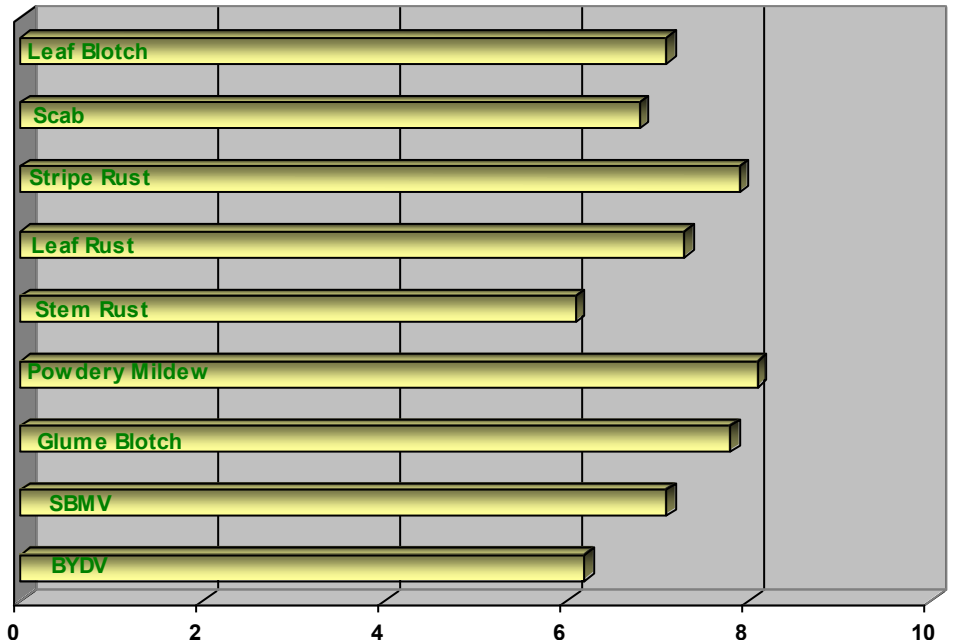

USG 3523

Wheat

Agronomic Traits

Maturity	Med-Early
Height	Medium
Test Weight	Very Good
Head	Awned

Field Ratings

Winter Hardiness	1.5
Standability	1.1
Emergence	1.6
Tillering	1.3

1-Excellent to 5-Poor

Strengths

Great variety for double crop
Plant anywhere but deep south
High yield potential
Good resistance on all diseases

UniSouth Genetics, Inc.

Disease Characteristics

0 - Poor

10 - Excellent